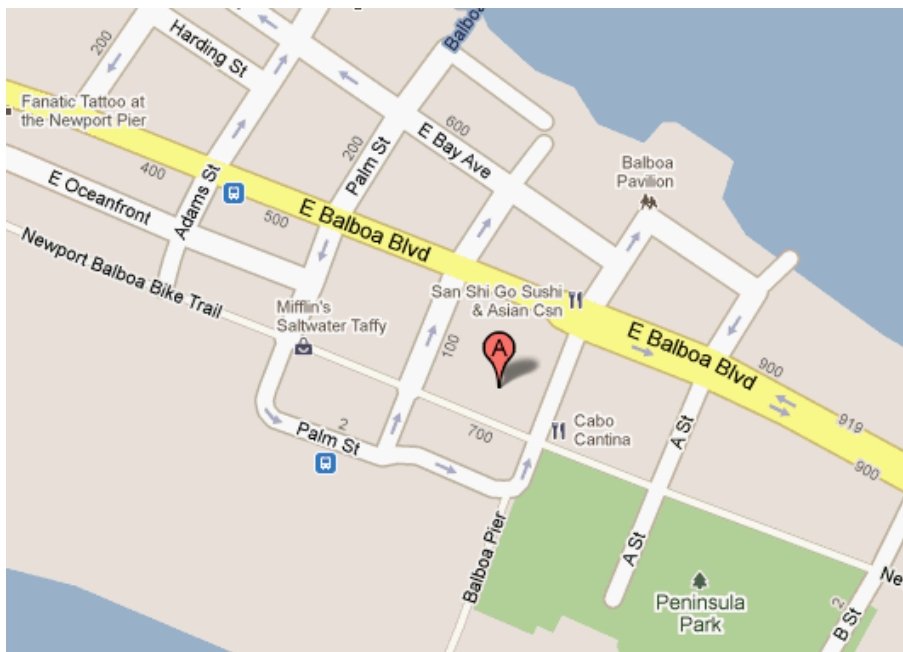

Balboa Inn

The Resort

On The Sand At Newport Beach

105 Main St, Newport Beach CA 92661

From Los Angeles

- * Take **I-5 South**
- * Take exit **103** to merge onto **CA-55 South** toward **Newport Beach**
- * Continue onto **Newport Blvd**
- * Continue onto **W Balboa Blvd**
- * Turn right onto **Palm St**
- * Turn left onto **Main St**
- * The Balboa Inn will be on the left

From Irvine

- * Take **I-405 North/San Diego Fwy** toward **Long Beach**
- * Take exit **9A** to merge onto **CA-55 South**
- * Continue onto **Newport Blvd**
- * Continue onto **W Balboa Blvd**
- * Turn right onto **Palm St**
- * Turn left onto **Main St**
- * The Balboa Inn will be on the left

From Long Beach

- * Take **I-405 South**
- * Take exit **10** to merge onto **CA-73 South** toward **San Diego**
- * Take exit **17A** to merge onto **CA-55 S/State Route 55 South**
- * Continue onto **Newport Blvd**
- * Continue onto **W Balboa Blvd**
- * Turn right onto **Palm St**
- * Turn left onto **Main St**
- * The Balboa Inn will be on the left